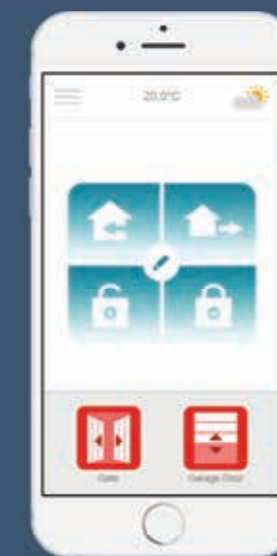

3 KEY FUNCTIONS OF THE APP

GEOLOCATION*

Thanks to the geolocation* function, your home welcomes you when you get back. Define the distance between you and your home at which you want your devices to be activated. You can use either use GSM (mobile network) or GPS (satellite). For example: When I leave the office in the evening, activate "I'm arriving" mode. The geolocation* function is then activated and my home welcomes me in the way I specified.