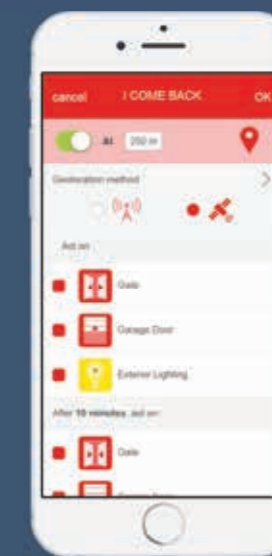

HOMEPAGE EDITION

Connexoon Access RTS has 4 modes "I'm arriving - I'm going out - Open all - Close all". You can customise each of these modes by choosing the actions you want to perform: open or close your gate, turn your lights on or off, open or close your garage door. You can then find your modes again with a single touch! For example: When I arrive home, my gate opens, my outside light comes on and my garage door opens at a single touch.